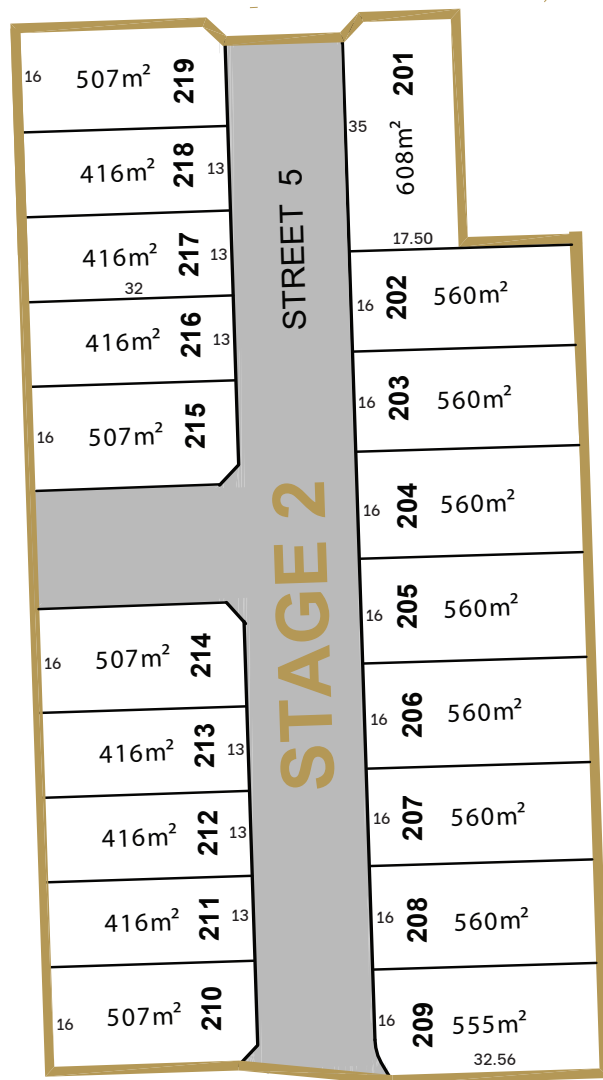

Limited Land Release

Stage 1 and 2 consist of a total of 37 lots and offers a variety of sizes from 416m² to 929m². You will surely find the right block for your new home to be built.

Address:
Cnr of Park Lane & Beckermans Lane,
Lancefield

Contact:
0490 030 197 OR 0410 692 304

Website:
grandviewlancefield.com.au

Stage 1 consist of a total of 19 lots and offers a variety of larger sized blocks from 563m² to 929m².

Address:
Cnr of Park Lane & Beckermans Lane,
Lancefield

Contact:
0490 030 197 OR 0410 692 304

Website:
grandviewlancefield.com.au

Stage 2 consist of a total of 19 lots and offers a variety of larger sized blocks from 416m² to 608m².

Address:
Cnr of Park Lane & Beckermans Lane,
Lancefield