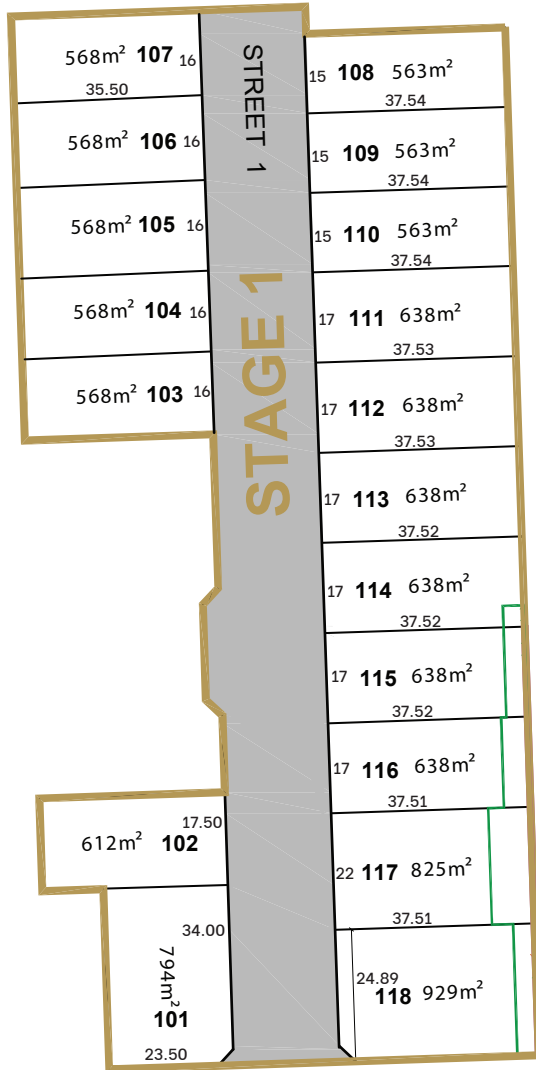

Limited Land Release

Stage 1 and 2 consist of a total of 37 lots and offers a variety of sizes from 416m² to 929m². You will surely find the right block for your new home to be built.

Address:
Cnr of Park Lane & Beckermans Lane,
Lancefield

Contact:
0490 030 197 OR 0410 692 304

Website:
grandviewlancefield.com.au

Stage 1 consist of a total of 19 lots and offers a variety of larger sized blocks from 563m² to 929m².

Address:
Cnr of Park Lane & Beckermans Lane,
Lancefield

Contact:
0490 030 197 OR 0410 692 304

Website:
grandviewlancefield.com.au

Stage 2 consist of a total of 19 lots and offers a variety of larger sized blocks from 416m² to 608m².

Address:
Cnr of Park Lane & Beckermans Lane,
Lancefield